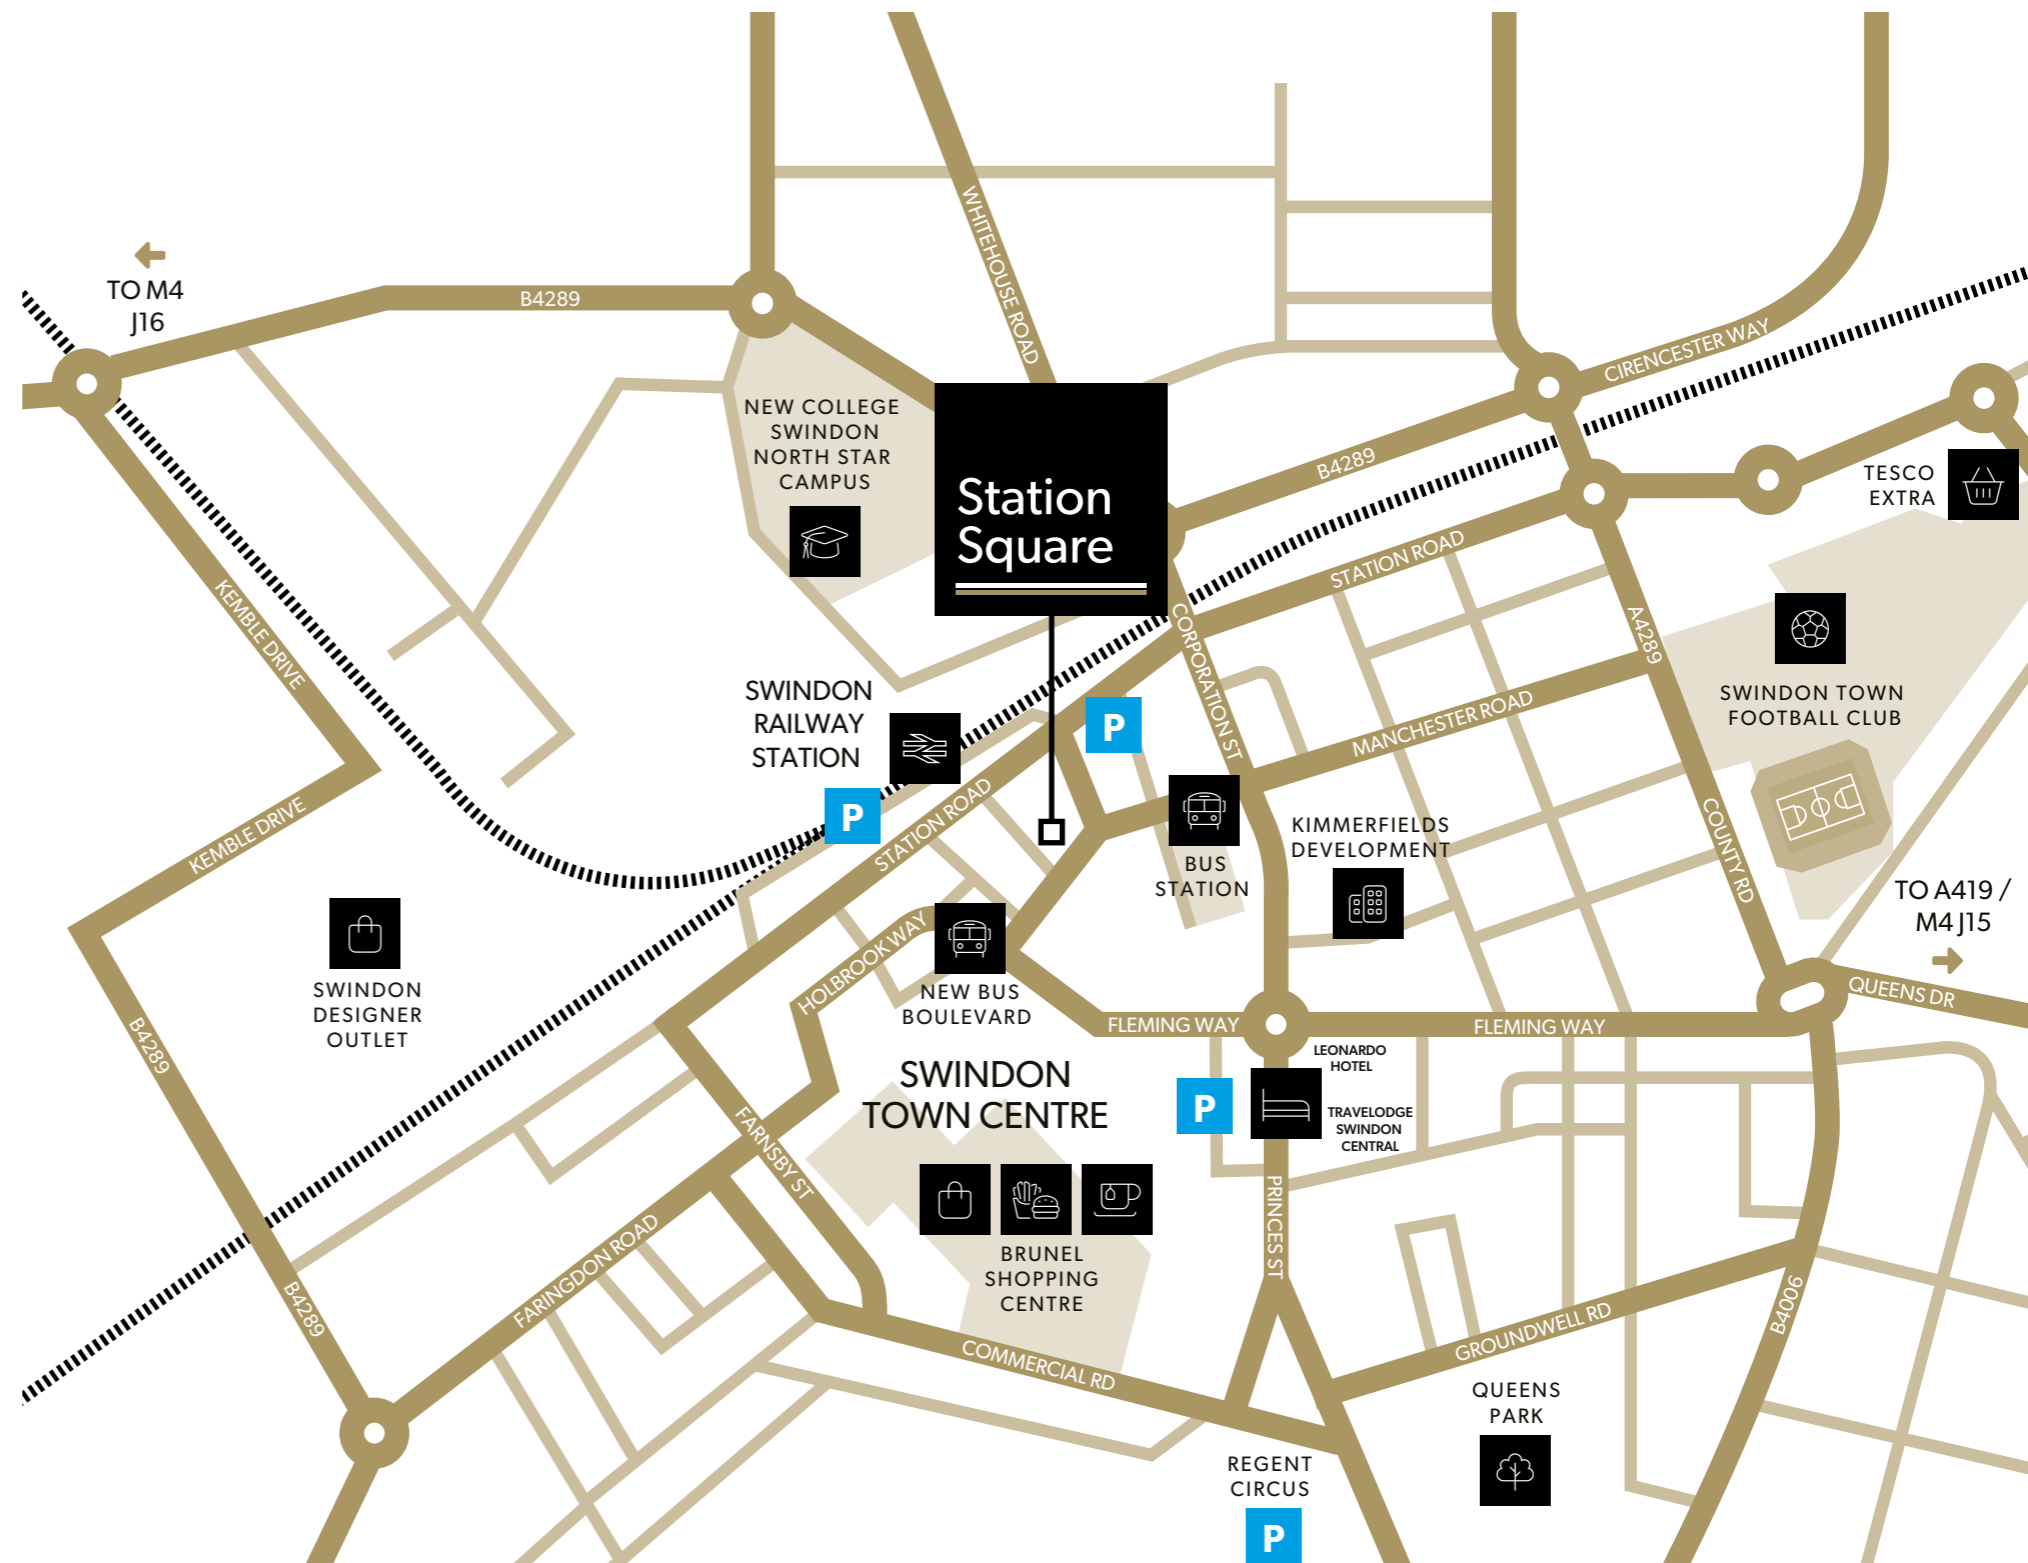

Located in the heart of Swindon

Swindon is a major commercial centre located along the M4 corridor, between junctions 15 and 16 of the M4 motorway.

The building is 100 metres from Swindon railway station which offers a direct line to London Paddington, with a journey time of approximately 50 minutes.

45 mins

Bristol

50 mins

Reading

52 mins

Gloucester

2 hrs

London